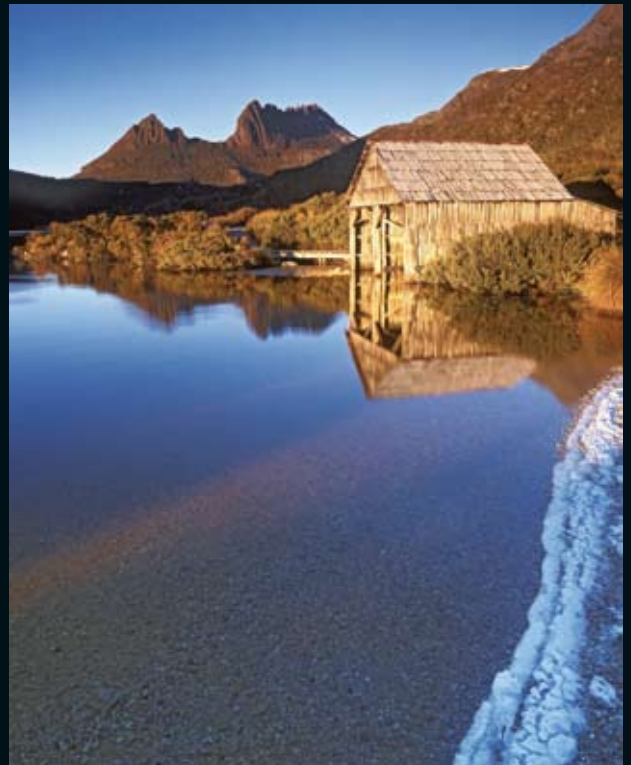

Join two professional photographers on an adventure into Tasmania's iconic wilderness

Single day workshops & all inclusive 5 day tours
conducted by 2 professional photographers

One Day Photo Workshops:

Join us for a day of photographic exploration, fun and learning around Cradle Mountain.

- lead by 2 professional landscape photographers
- set in the magnificent surroundings of Cradle Mountain National Park
- includes a guided tour of the Wilderness Gallery
- includes lunch at the Cradle Mountain Chateau
- learn the foundations of good landscape photography

Five Day Photo Workshop:

- alternate field trips with classroom tuition
- in addition to traditional photography, subjects include:
 - how to publish your own book
 - web design for photographers
 - digital workflow (inc. colour management)
 - panoramic shooting & stitching
- opportunity to be represented by The Wilderness Gallery, Australia's largest privately owned photographic gallery
- improve your photography in the surrounds of Tasmania's most iconic National Park and in the luxury of the Cradle Mountain Chateau
- more info on www.photographTasmania.com